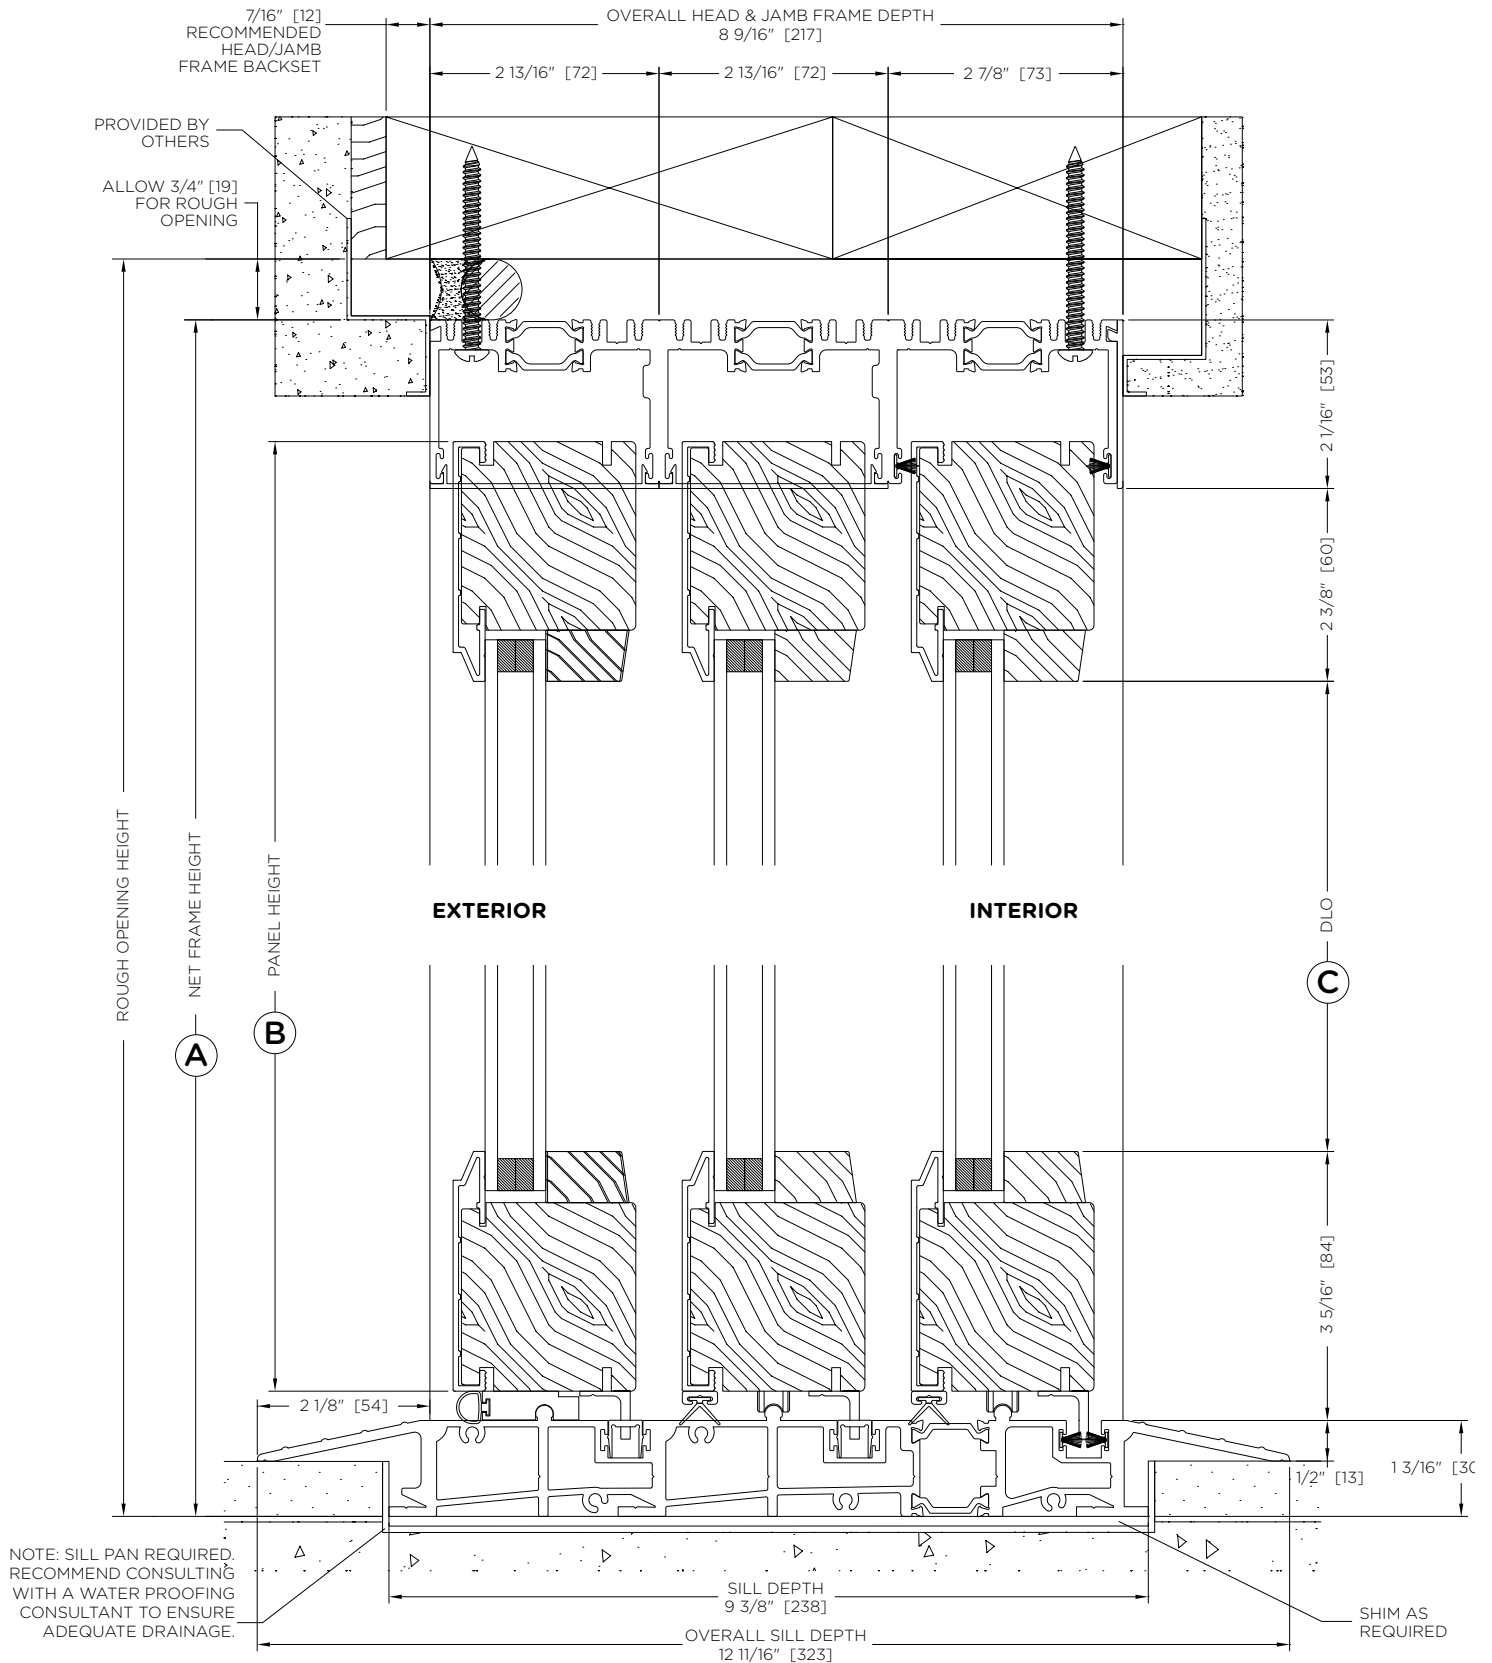

CONTEMPORARY CLAD MULTI SLIDE - SCULPTED PROFILE - 3 TRACK

System Letter:	Order #:	A	
	Location:	B	
	Date:	C	