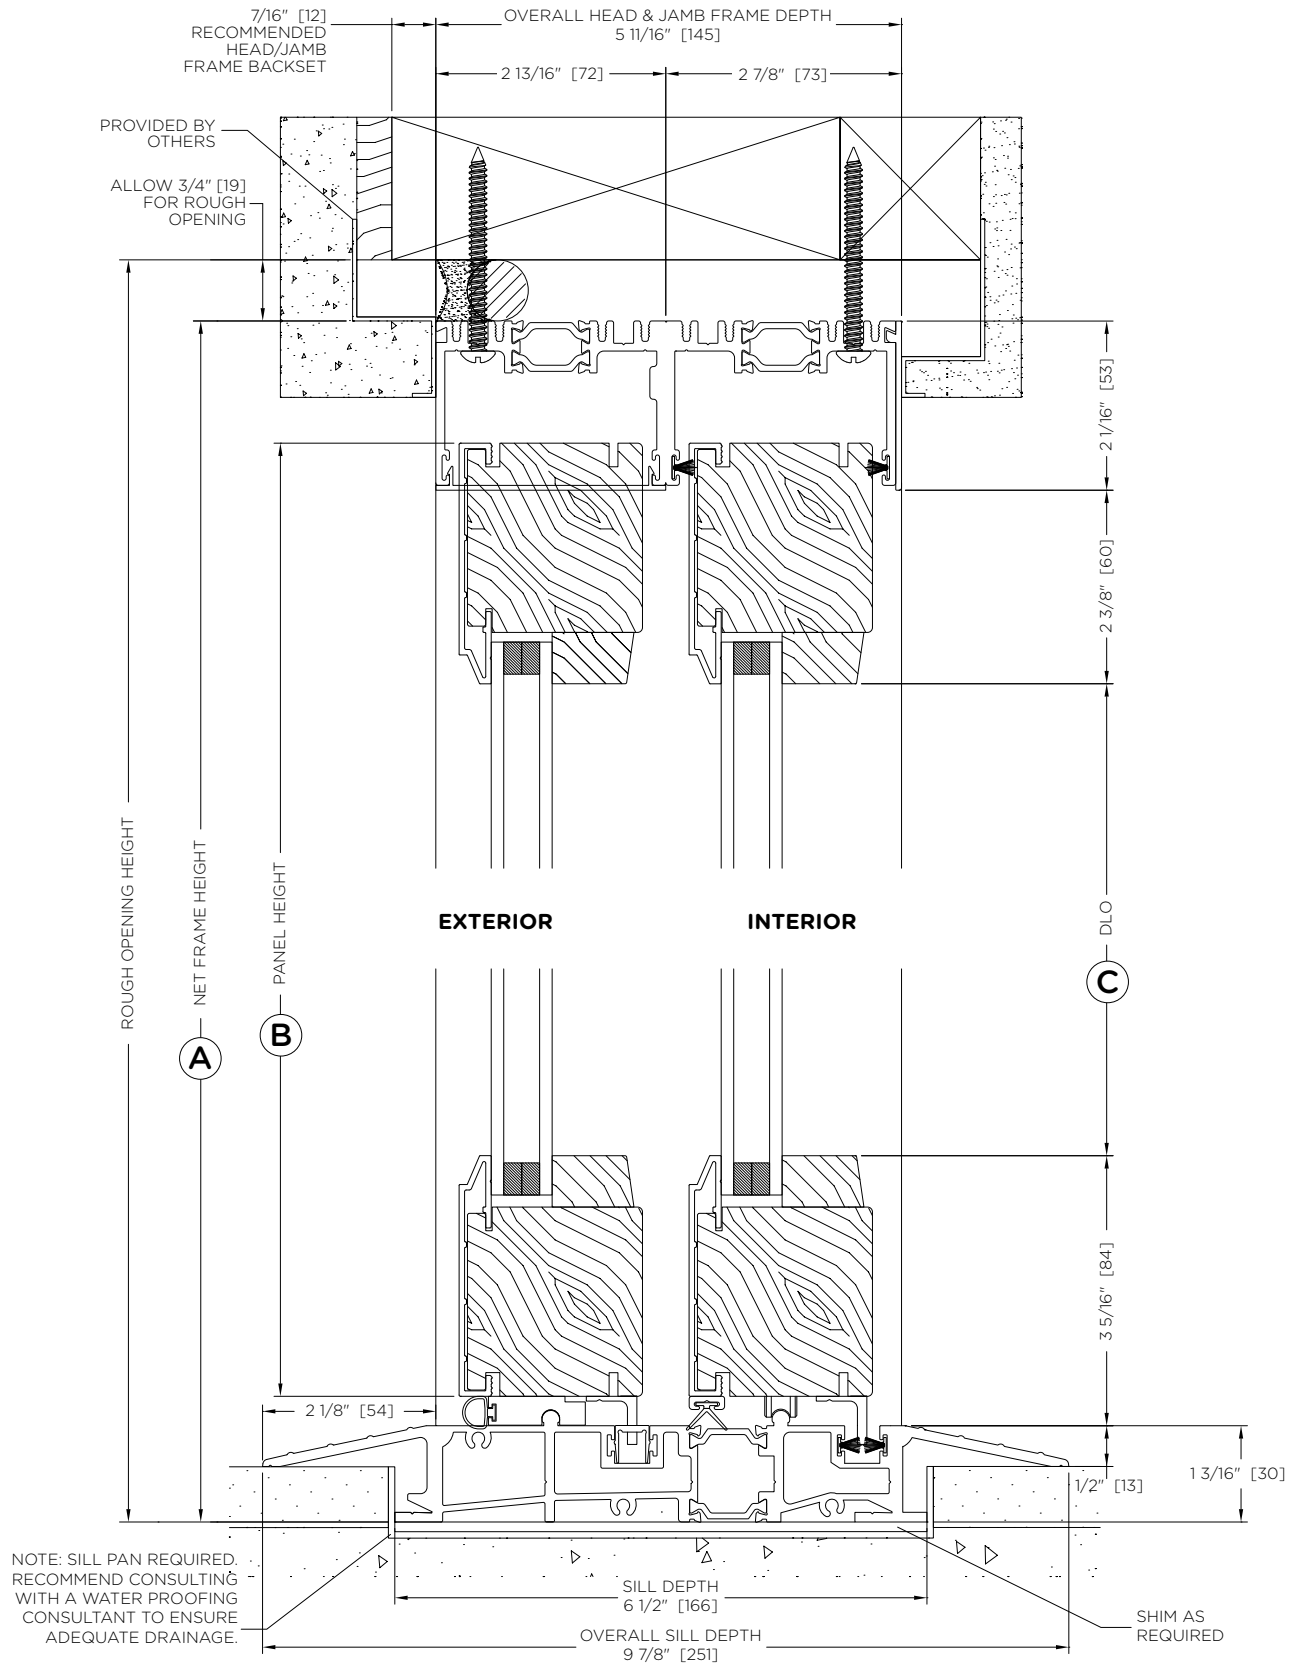

CONTEMPORARY CLAD MULTI SLIDE - SCULPTED PROFILE - 2 TRACK

System Letter:	Order #:	A	
	Location:	B	
	Date:	C	