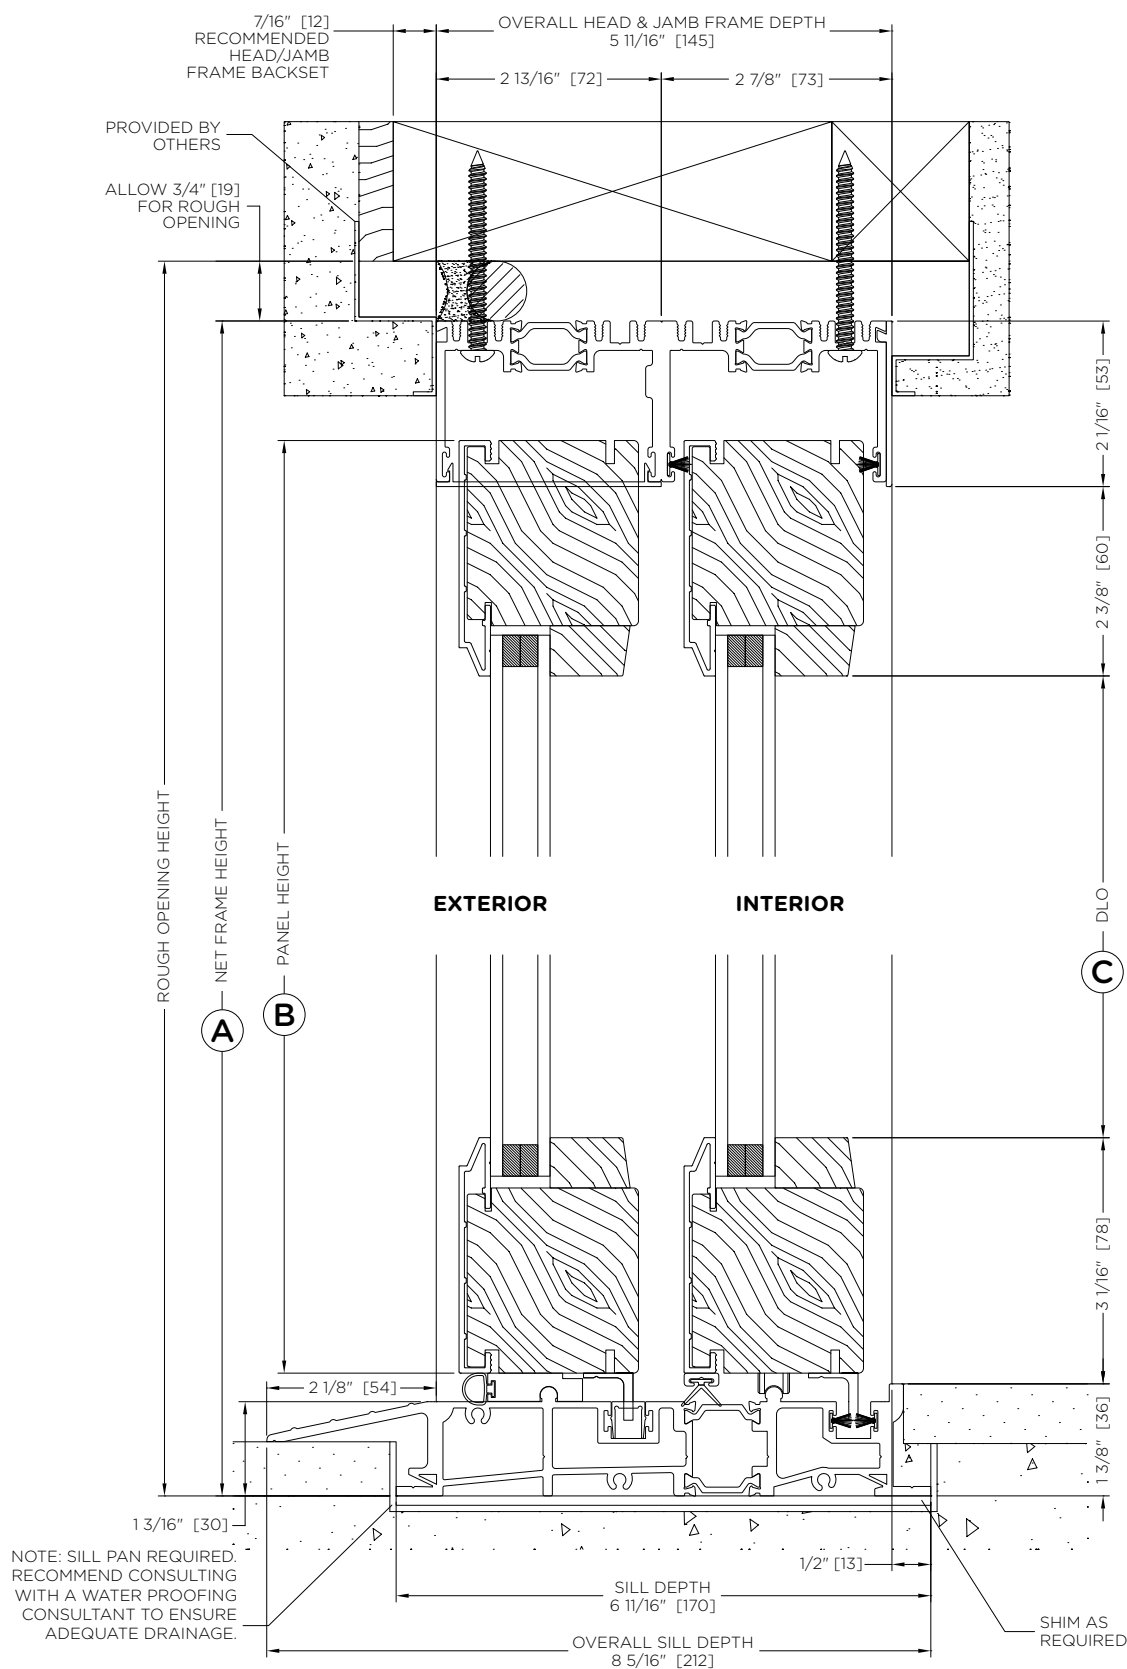

CONTEMPORARY CLAD MULTI SLIDE - SCULPTED PROFILE - LOW PROFILE

System Letter:	Order #:	A	
	Location:	B	
	Date:	C	