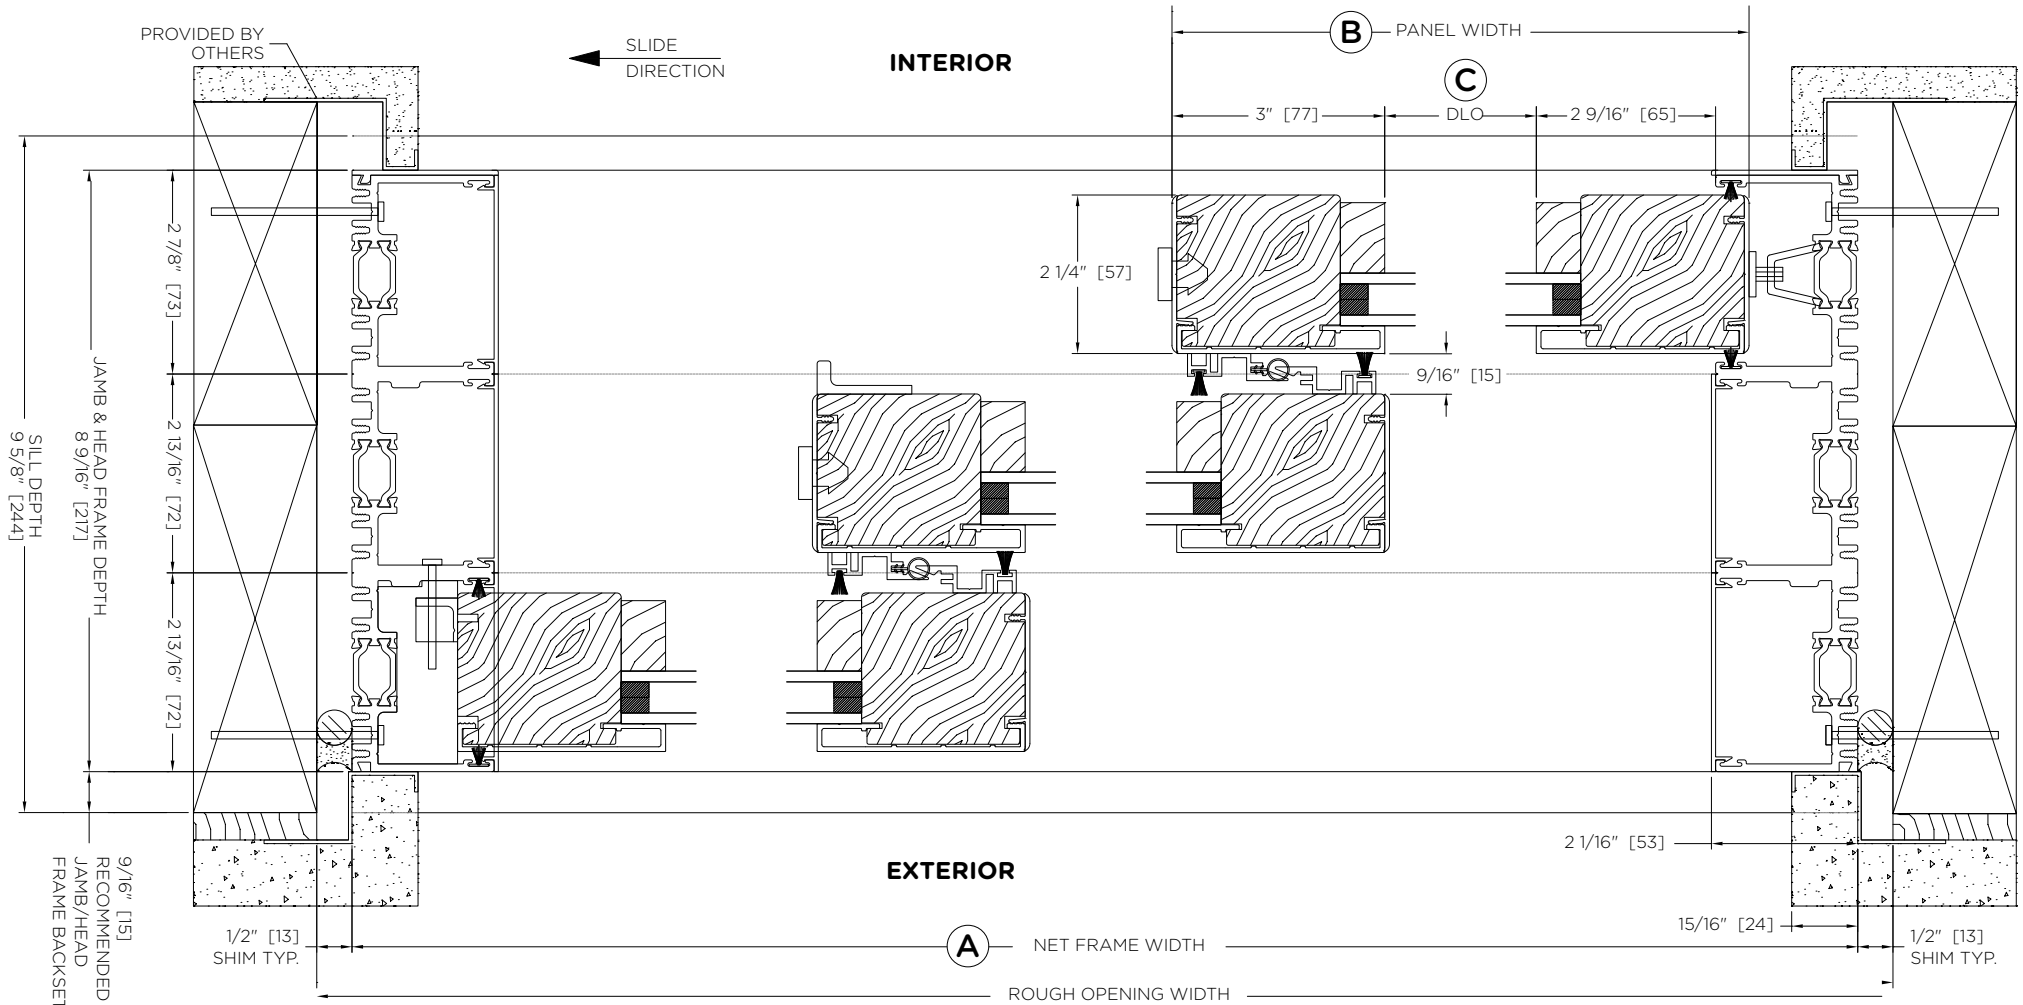

CONTEMPORARY CLAD MULTI SLIDE - SQUARE PROFILE - 3 PANEL - OXX

System Letter:	Order #:	A
	Location:	B
	Date:	C