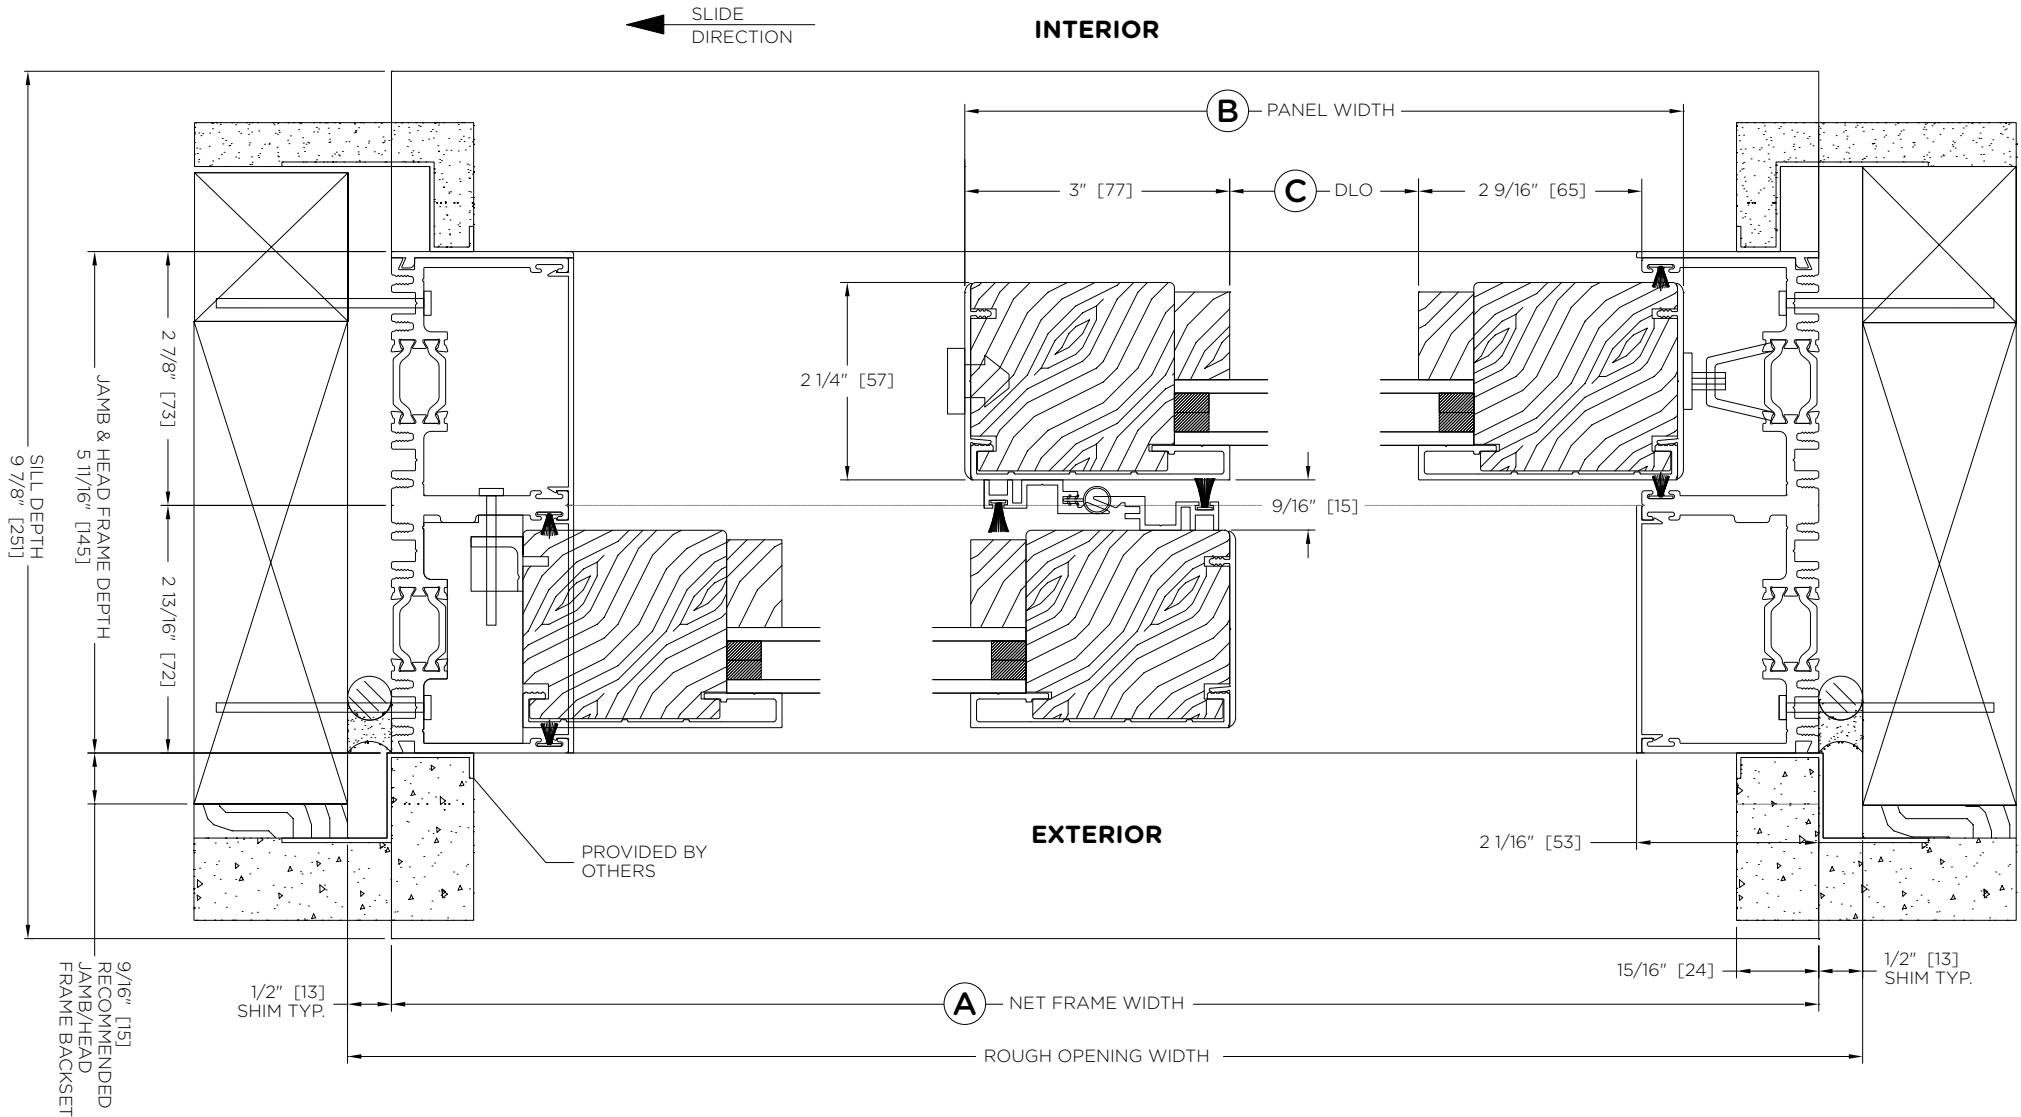

CONTEMPORARY CLAD MULTI SLIDE - SQUARE PROFILE - 2 PANEL - OX

System Letter:	Order #:	A	
	Location:	B	
	Date:	C	