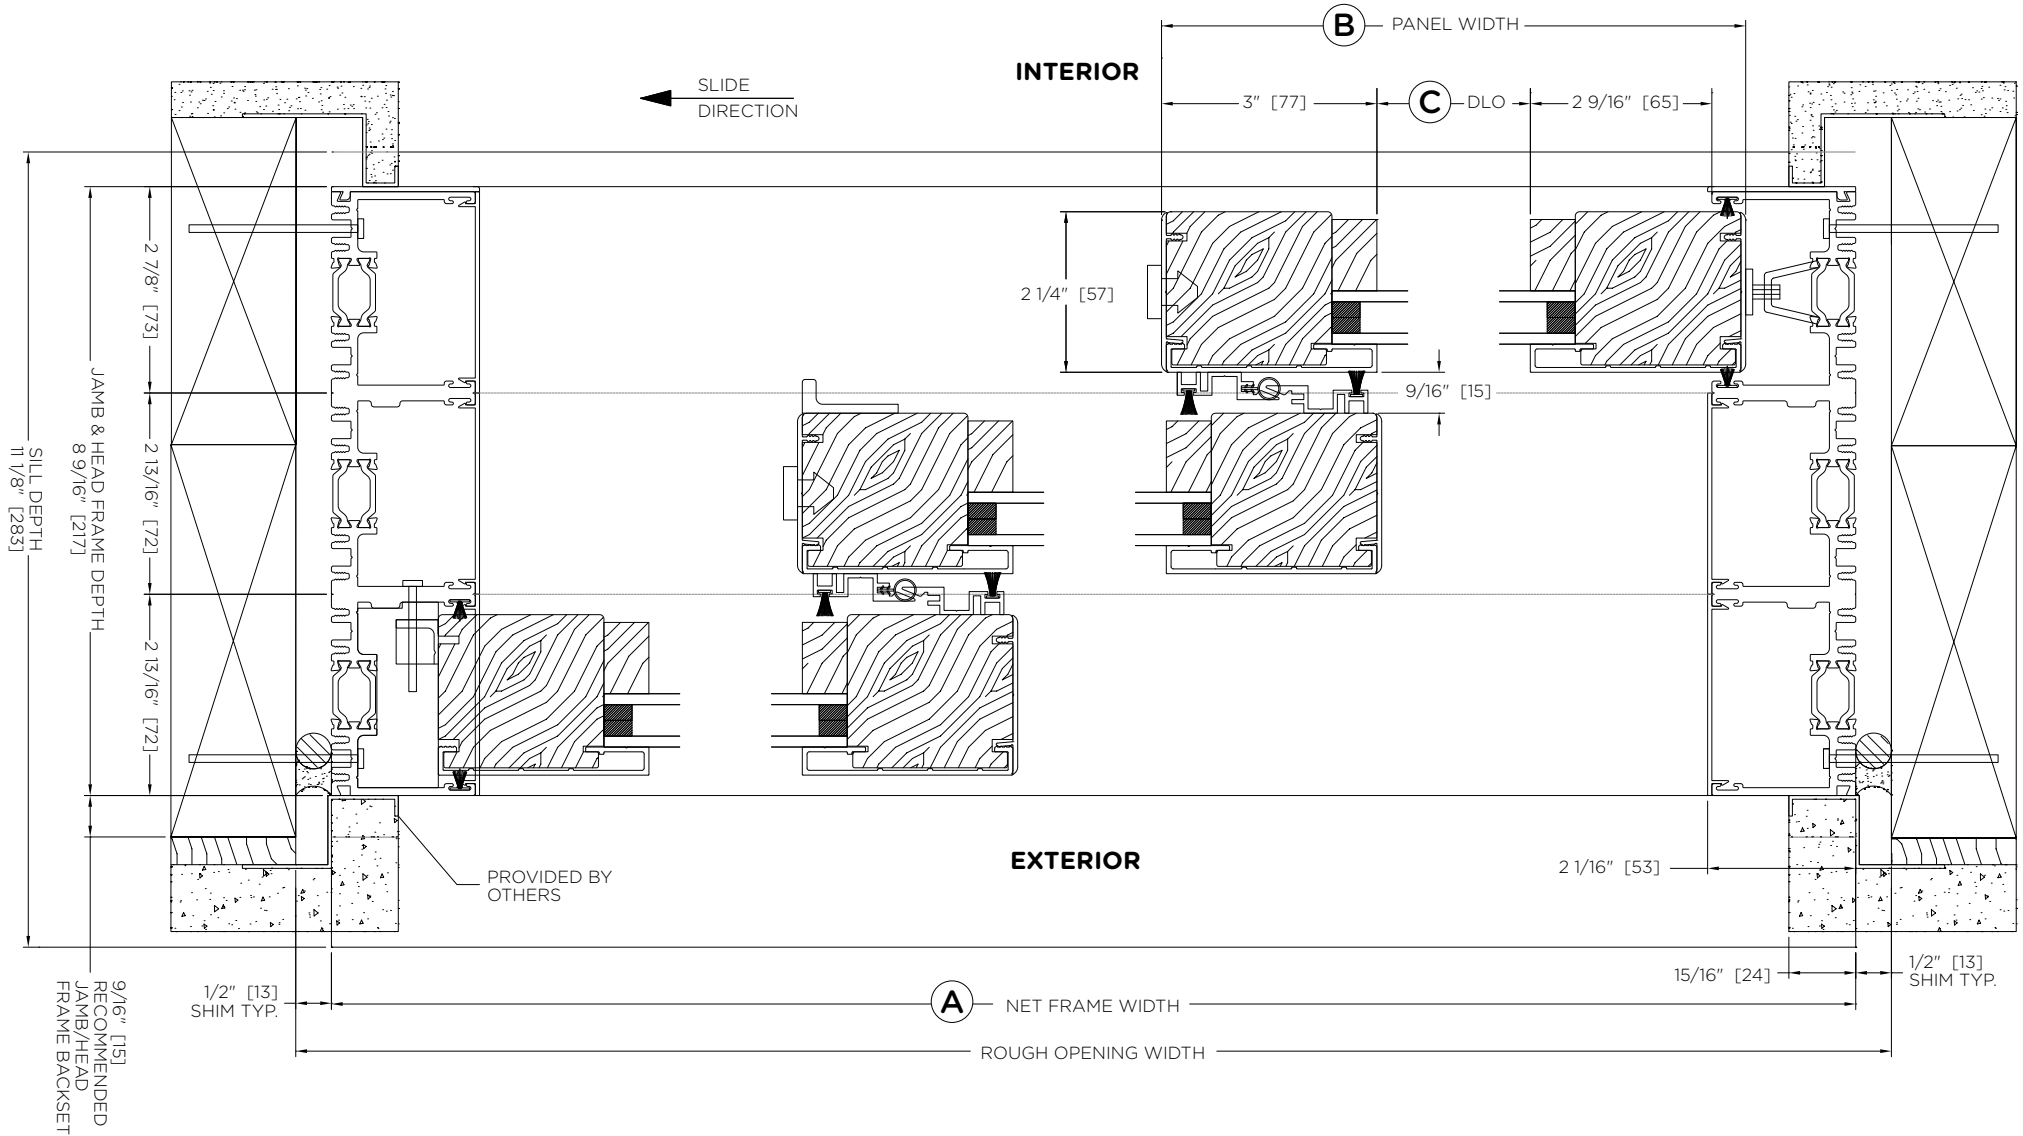

CONTEMPORARY CLAD MULTI SLIDE - SQUARE PROFILE - 3 PANEL - OXX

System Letter:	Order #:	A
	Location:	B
	Date:	C