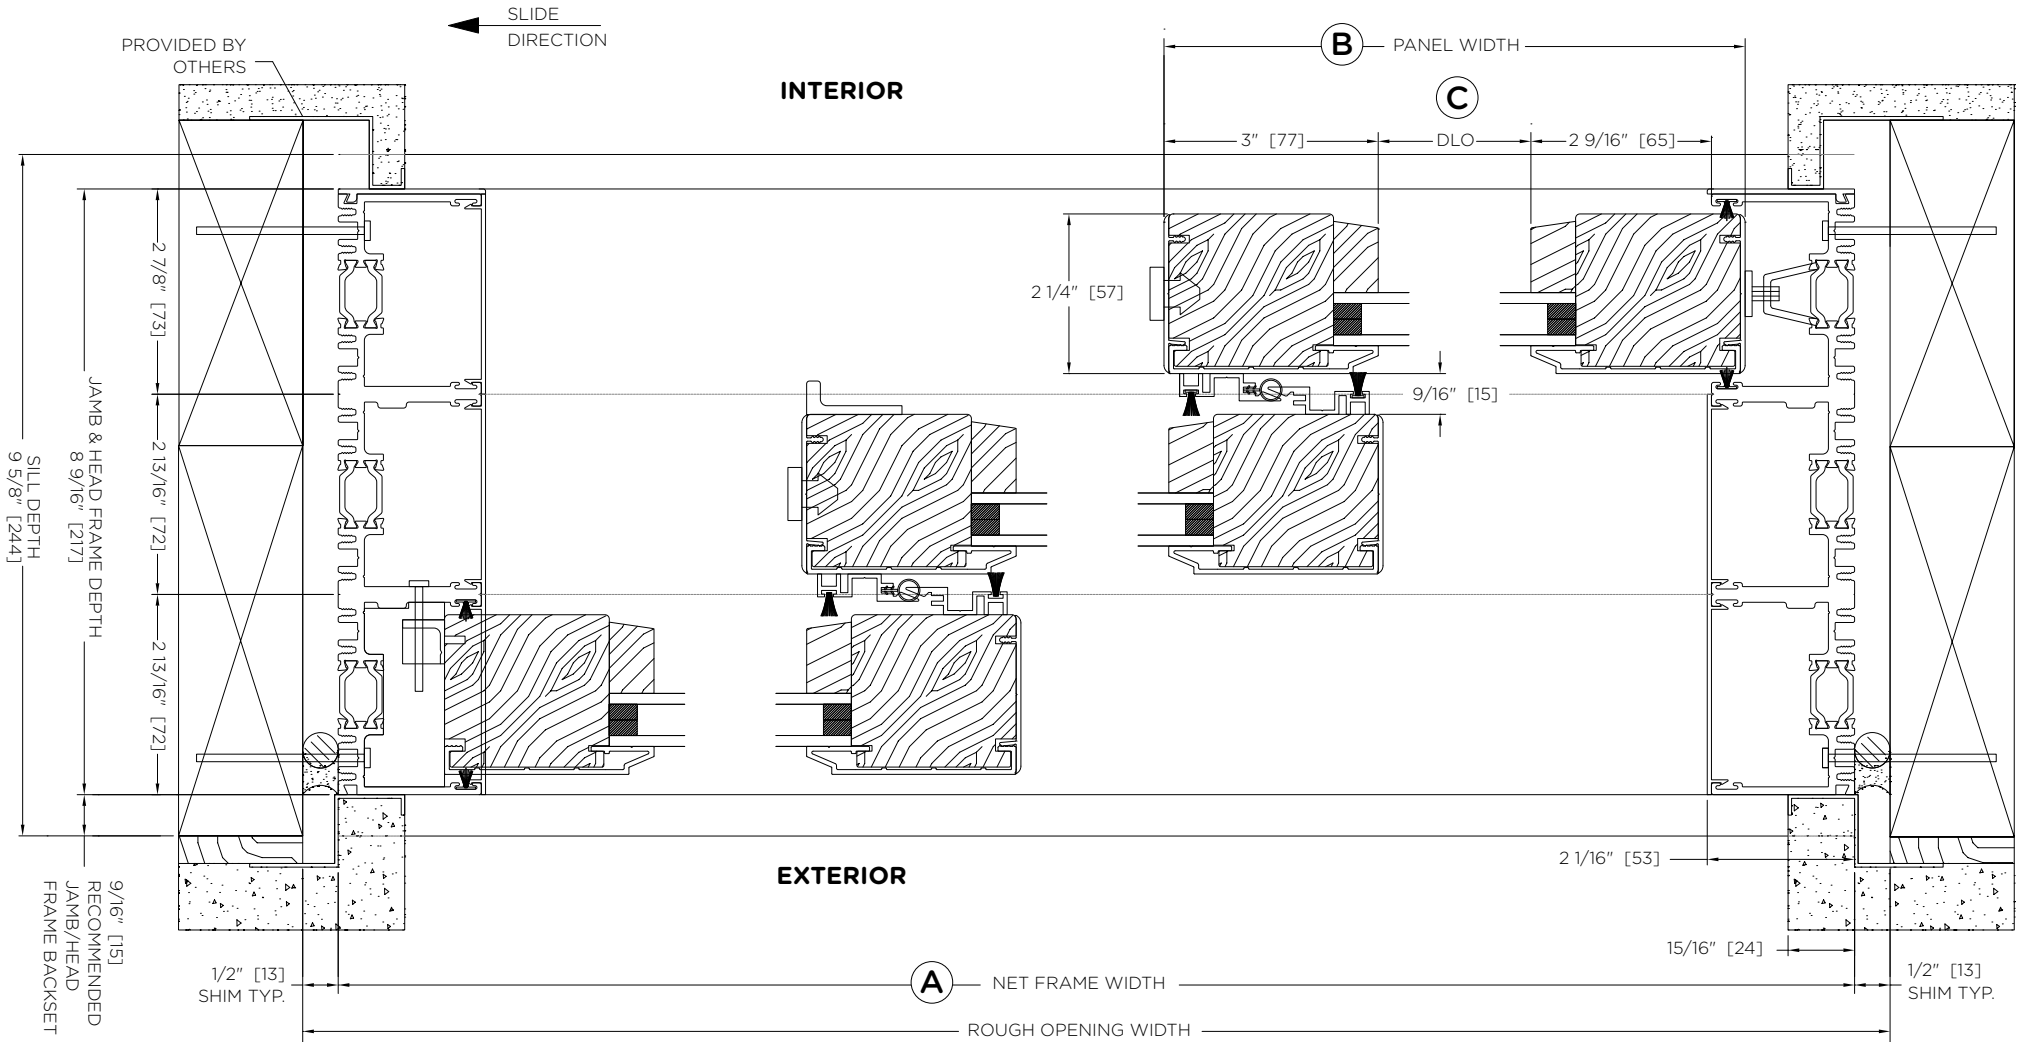

CONTEMPORARY CLAD MULTI SLIDE - SCULPTED PROFILE - 3 PANEL - OXX

System Letter:	Order #:	A
	Location:	B
	Date:	C