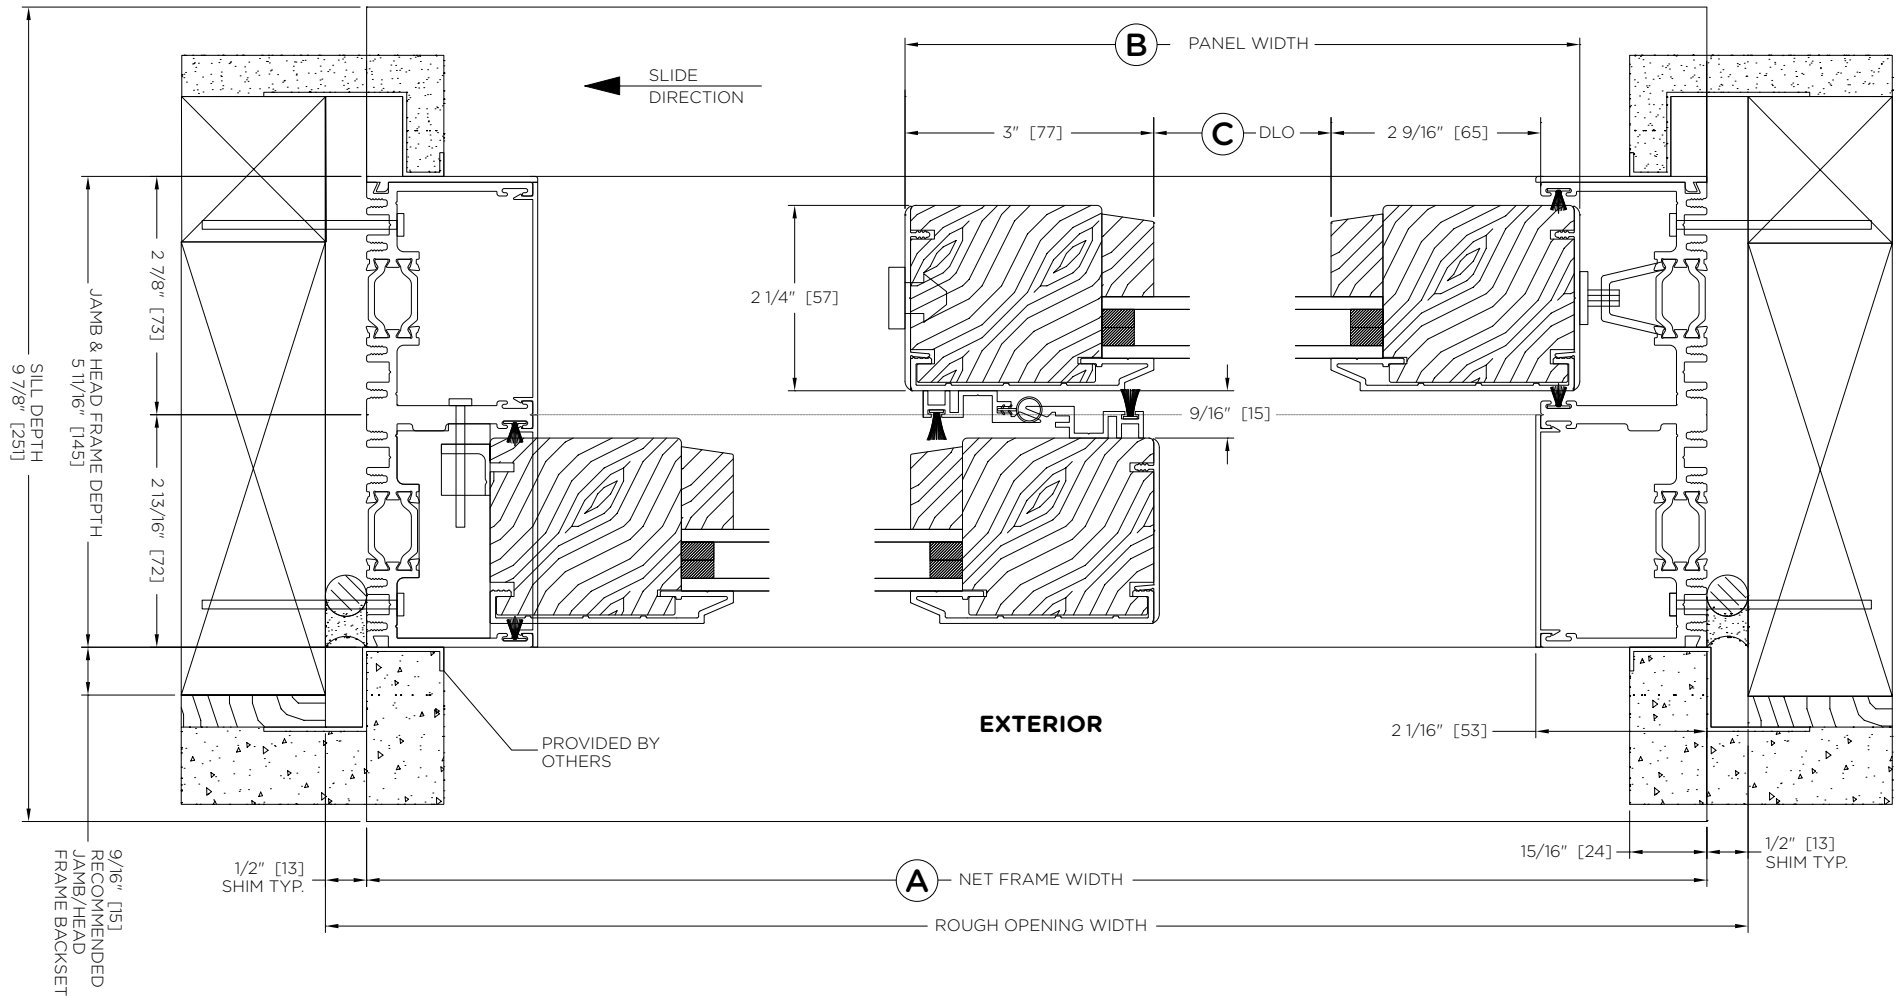

CONTEMPORARY CLAD MULTI SLIDE - SCULPTED PROFILE - 2 PANEL - OX

INTERIOR

EXTERIOR

System Letter:	Order #:	A
	Location:	B
	Date:	C