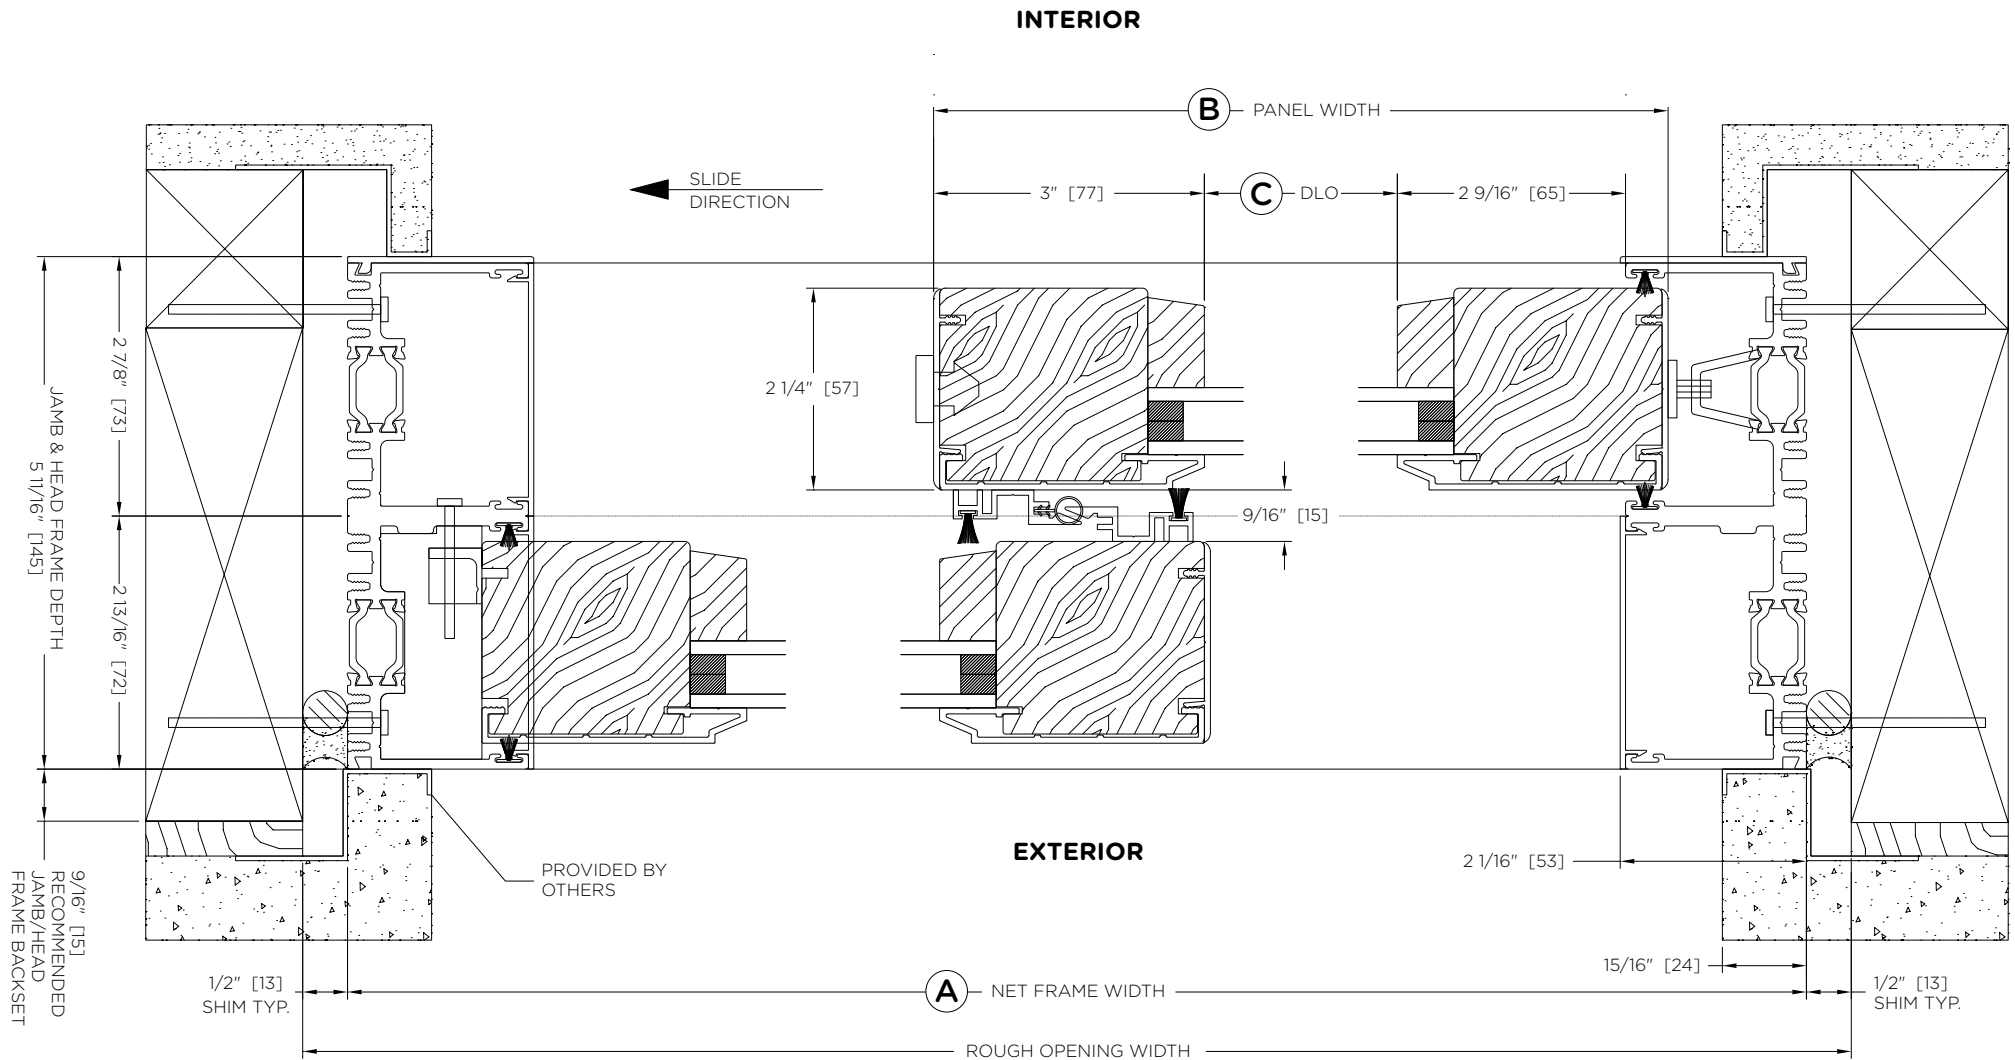

CONTEMPORARY CLAD MULTI SLIDE - SCULPTED PROFILE - 2 PANEL - OX

System Letter:	Order #:	A	
	Location:	B	
	Date:	C	