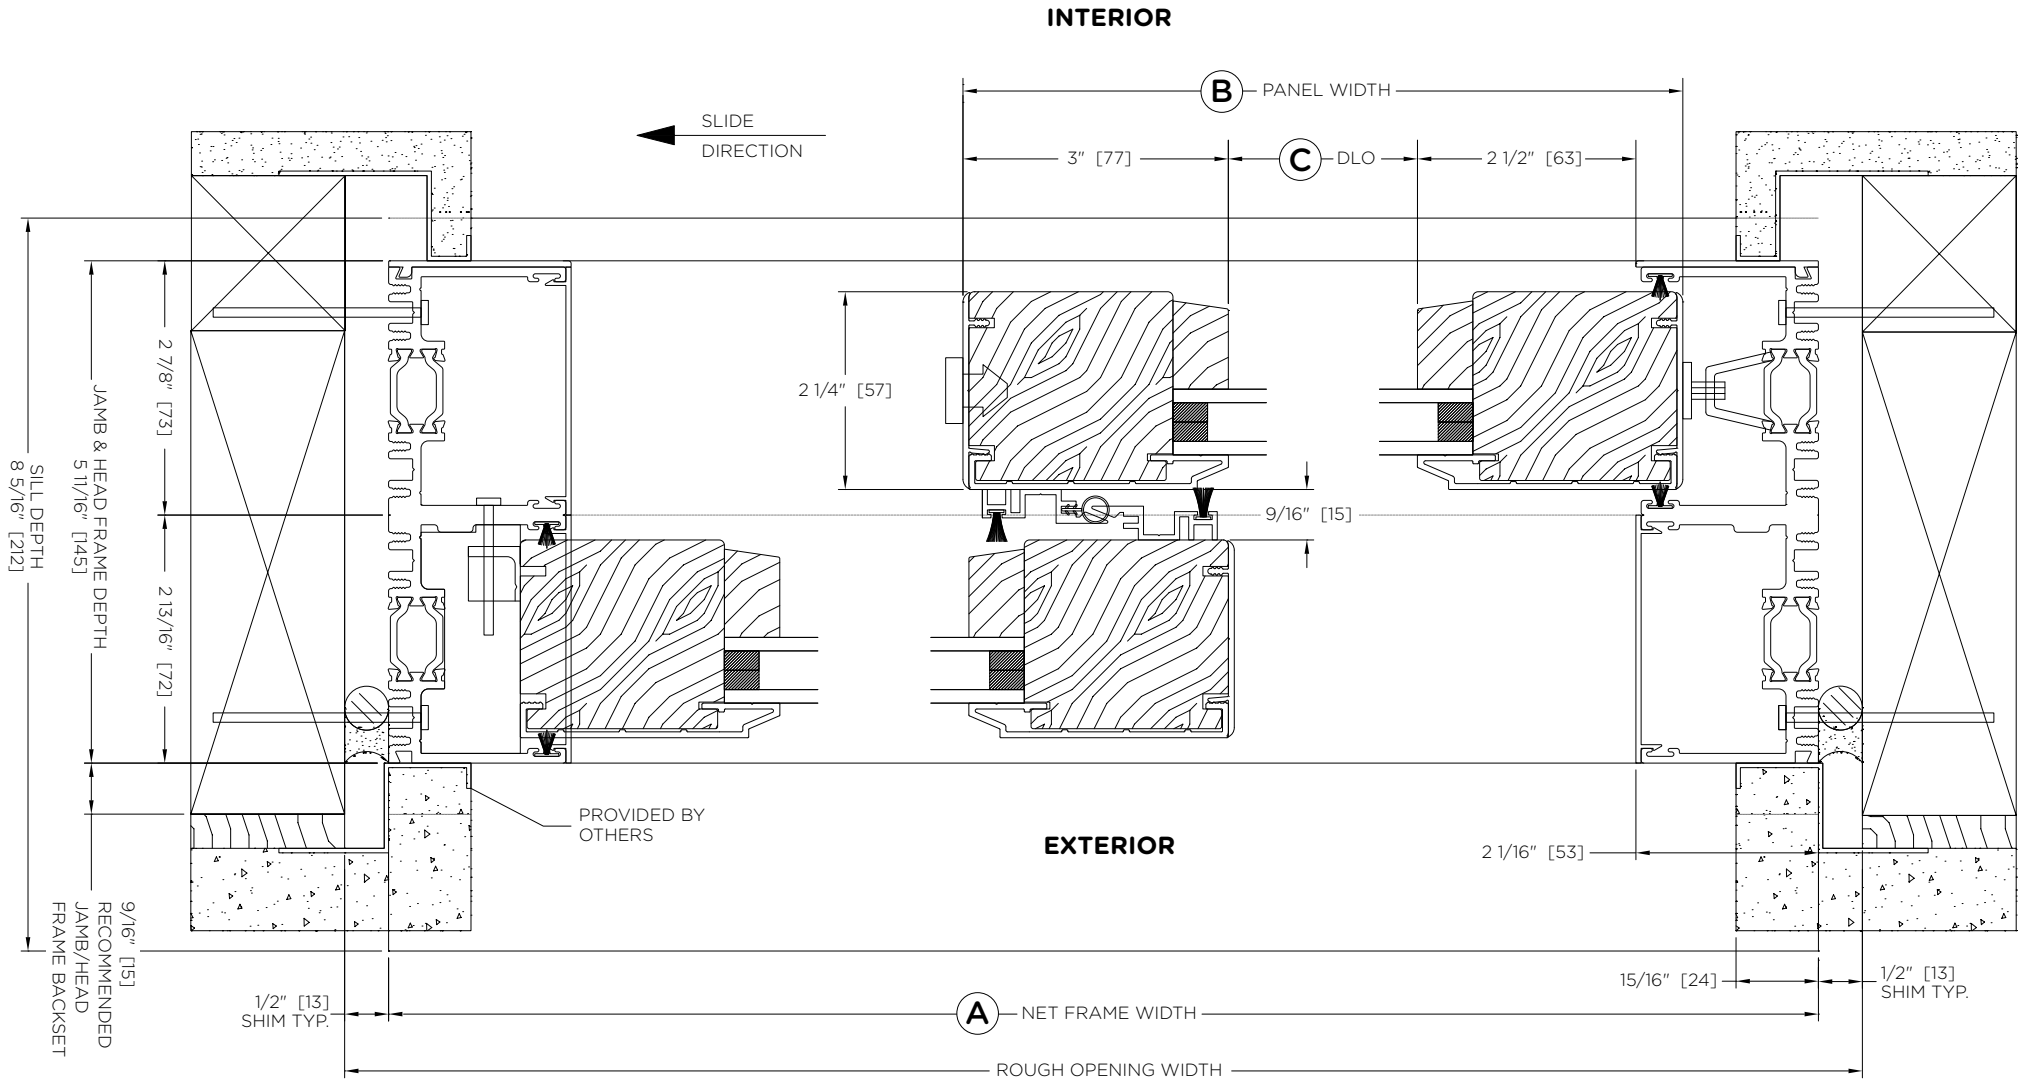

CONTEMPORARY CLAD MULTI SLIDE - SCULPTED PROFILE - 2 PANEL - OX

System Letter:	Order #:	A	
	Location:	B	
	Date:	C	