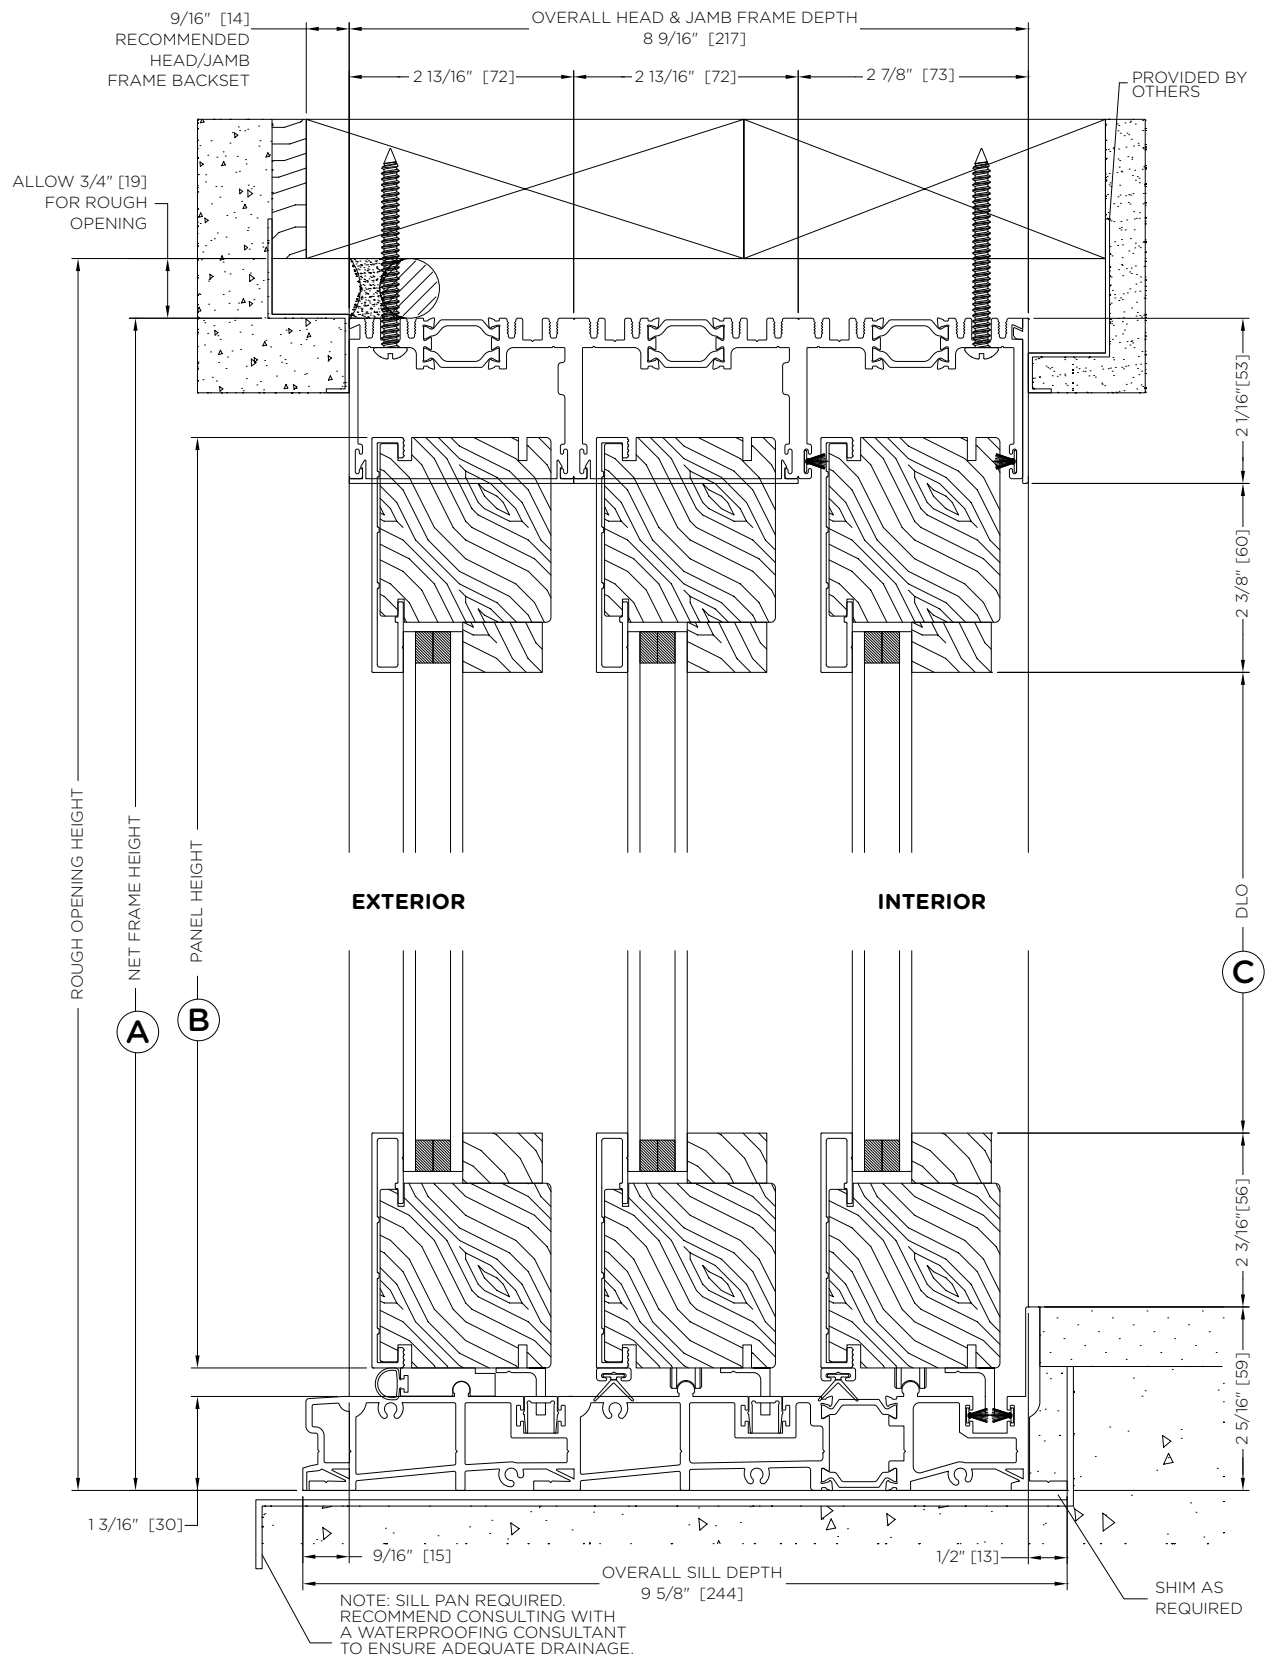

CONTEMPORARY CLAD MULTI SLIDE - SQUARE PROFILE - 2 5/16" LEG EXTENSION

System Letter:	Order #:	A	
	Location:	B	
	Date:	C	