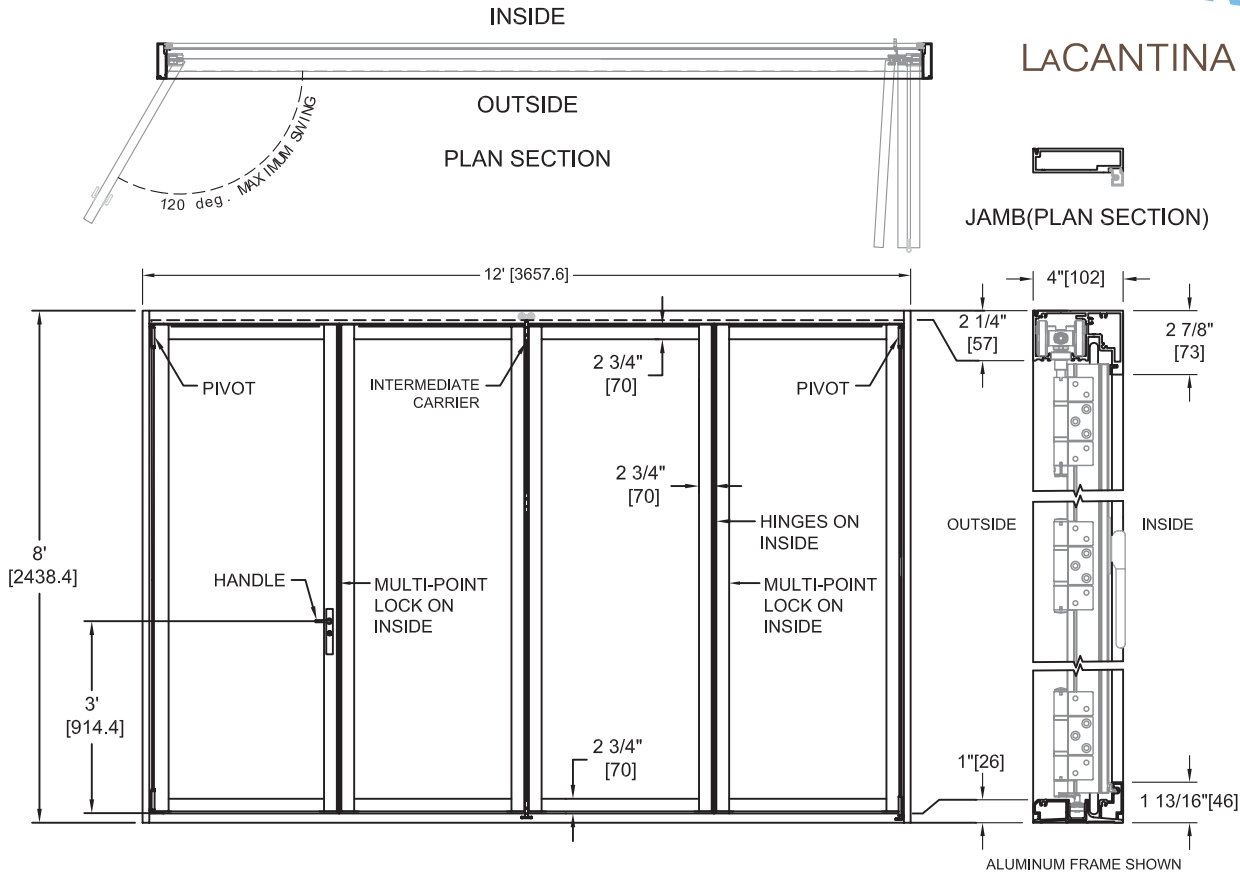

LCD3 Aluminum Technical Drawings - (1 Left 3 Right - 1L3R - Example Shown)

LACANTINA DOORS

LCD3 Aluminum Design Options

Sill Options: Standard Weather Sill, Flush, or ADA compliant

Swing: Outswing or Inswing

Glass Options: Dual-paned Clear or Low-E
(Custom Glass options available)

Custom Configurations: Zero-Post Corners, Door/Window Combinations, Matching French and Swing Doors, Specialty Storefronts, and many others.