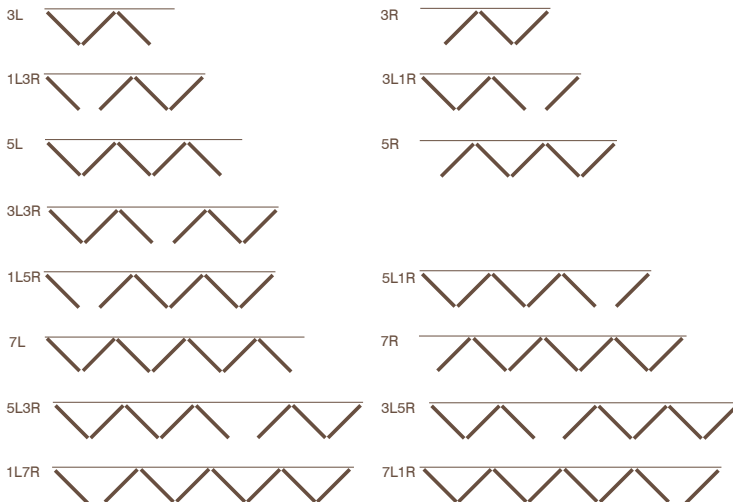

Custom Configurations: Zero-Post Corners, Door/Window Combinations, Matching French and Swing Doors, Specialty Storefronts, and many others.

LCD3 Aluminum Handle Details

Multi-Point Bifold Lever

Multi-Point Daily Passage Door Handle/Trimset

LCD3 Aluminum Typical Configuration Options

(Include Daily Passage Door - Call for Custom Configurations)

LCD3 Aluminum Finish Color Options

LCD3 Aluminum Panel & Frame Sizing

Maximum Frame Sizes:

52 feet wide/16 panels - up to 8 panels in any one direction