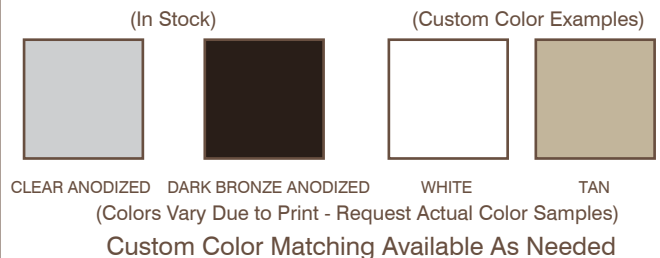

LCD3 Aluminum Finish Color Options

LCD3 Aluminum Panel & Frame Sizing

Maximum Frame Sizes:

52 feet wide/16 panels - up to 8 panels in any one direction

Maximum Panel Sizes:

Up to 39" width - Up to 118" height