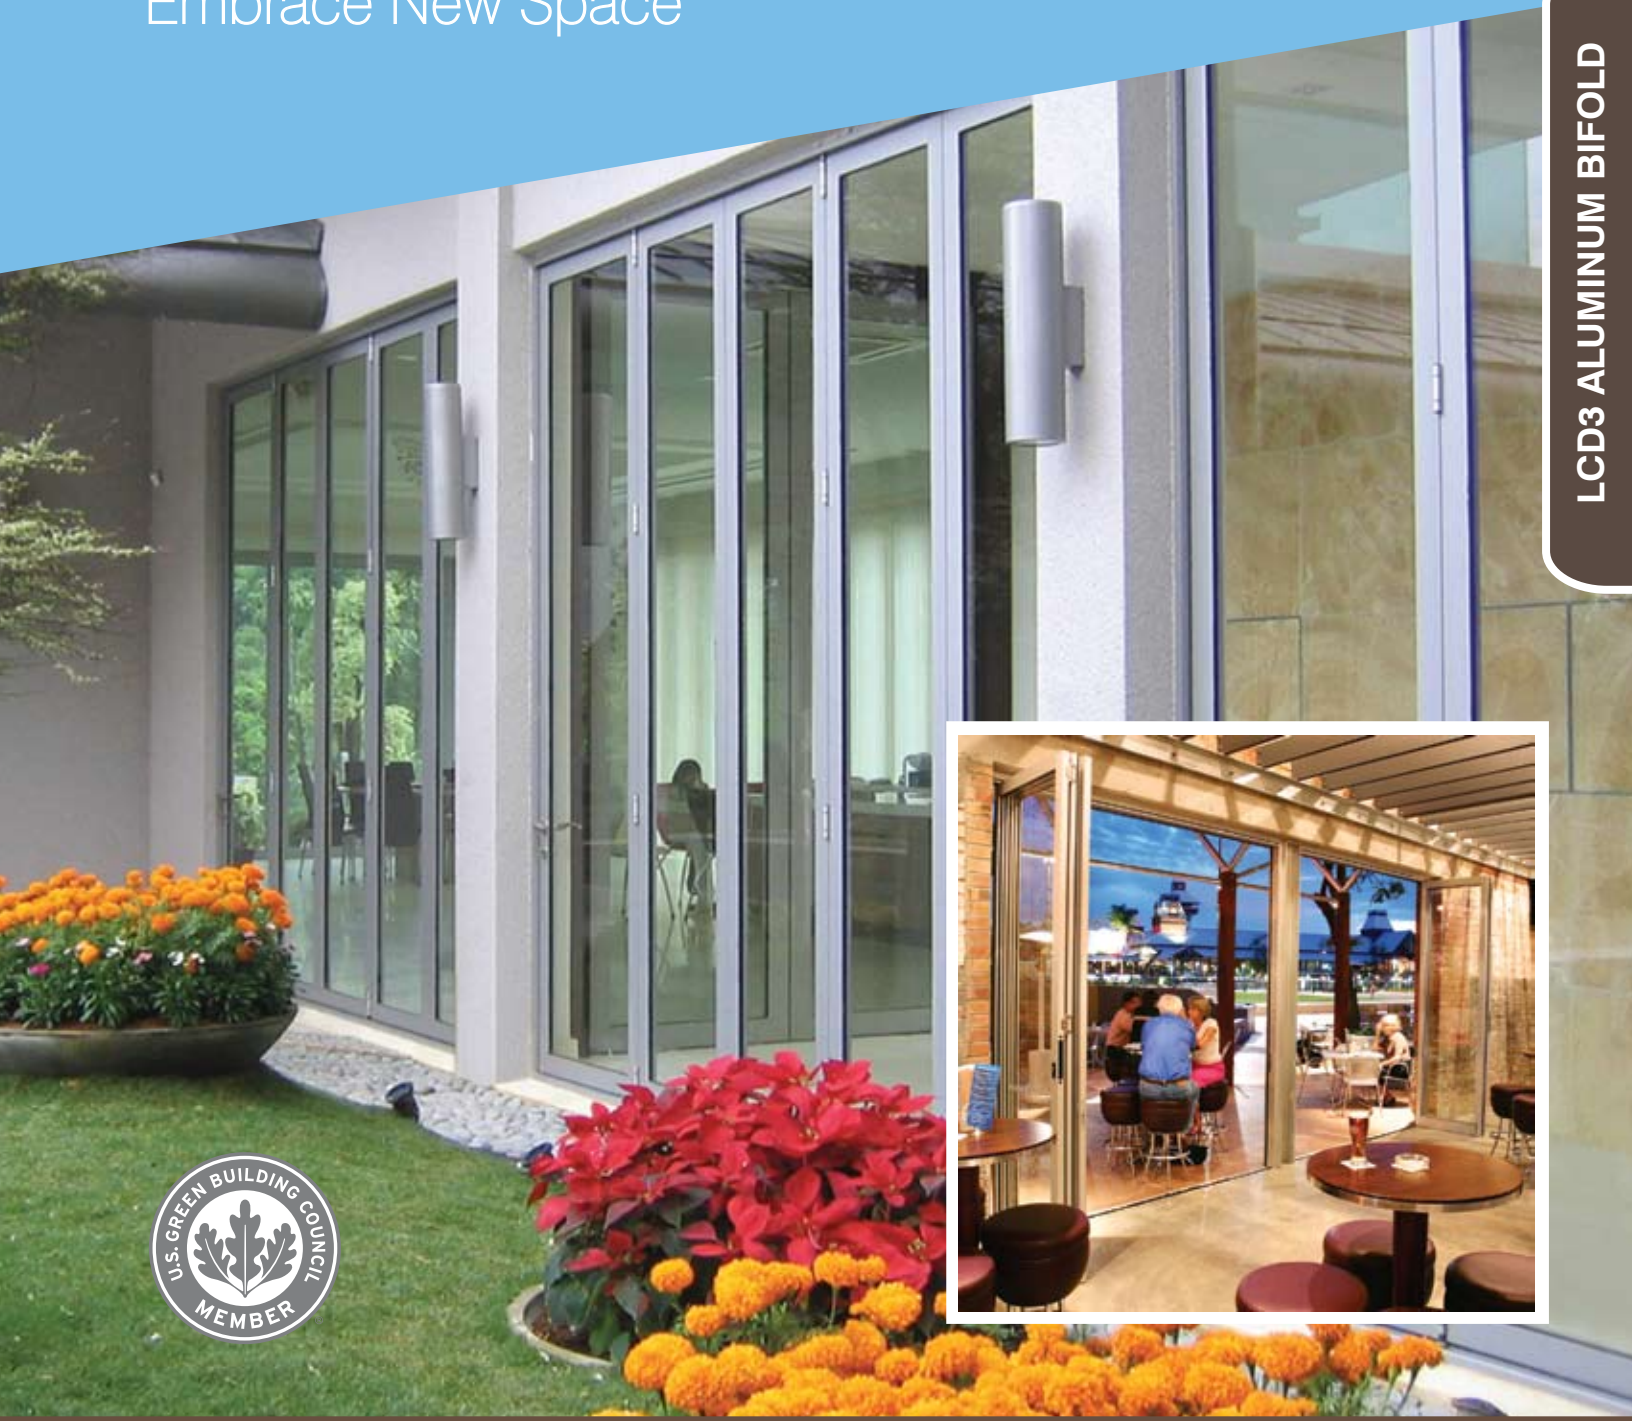

Embrace New Space

LCD3 ALUMINUM BIFOLD

LCD3 ALUMINUM BIFOLD SYSTEM

Strikingly clean and narrow, our all aluminum bifold system features a 2 3/4" stile and rail profile allowing for more glass and light. Suitable for both residential and commercial projects, the LCD3 Aluminum Bifold System comes available in a clear or dark bronze anodized finish, and can also be custom color matched.

Systems to 10 feet tall are designed to have an uninterrupted sight line and overall widths can extend to 52 feet with 8 panels in each direction, a true large sliding door alternative that creates more space. Concealed locking shute-bolts provide an easy and secure hold on the door and is both stylish and functional.